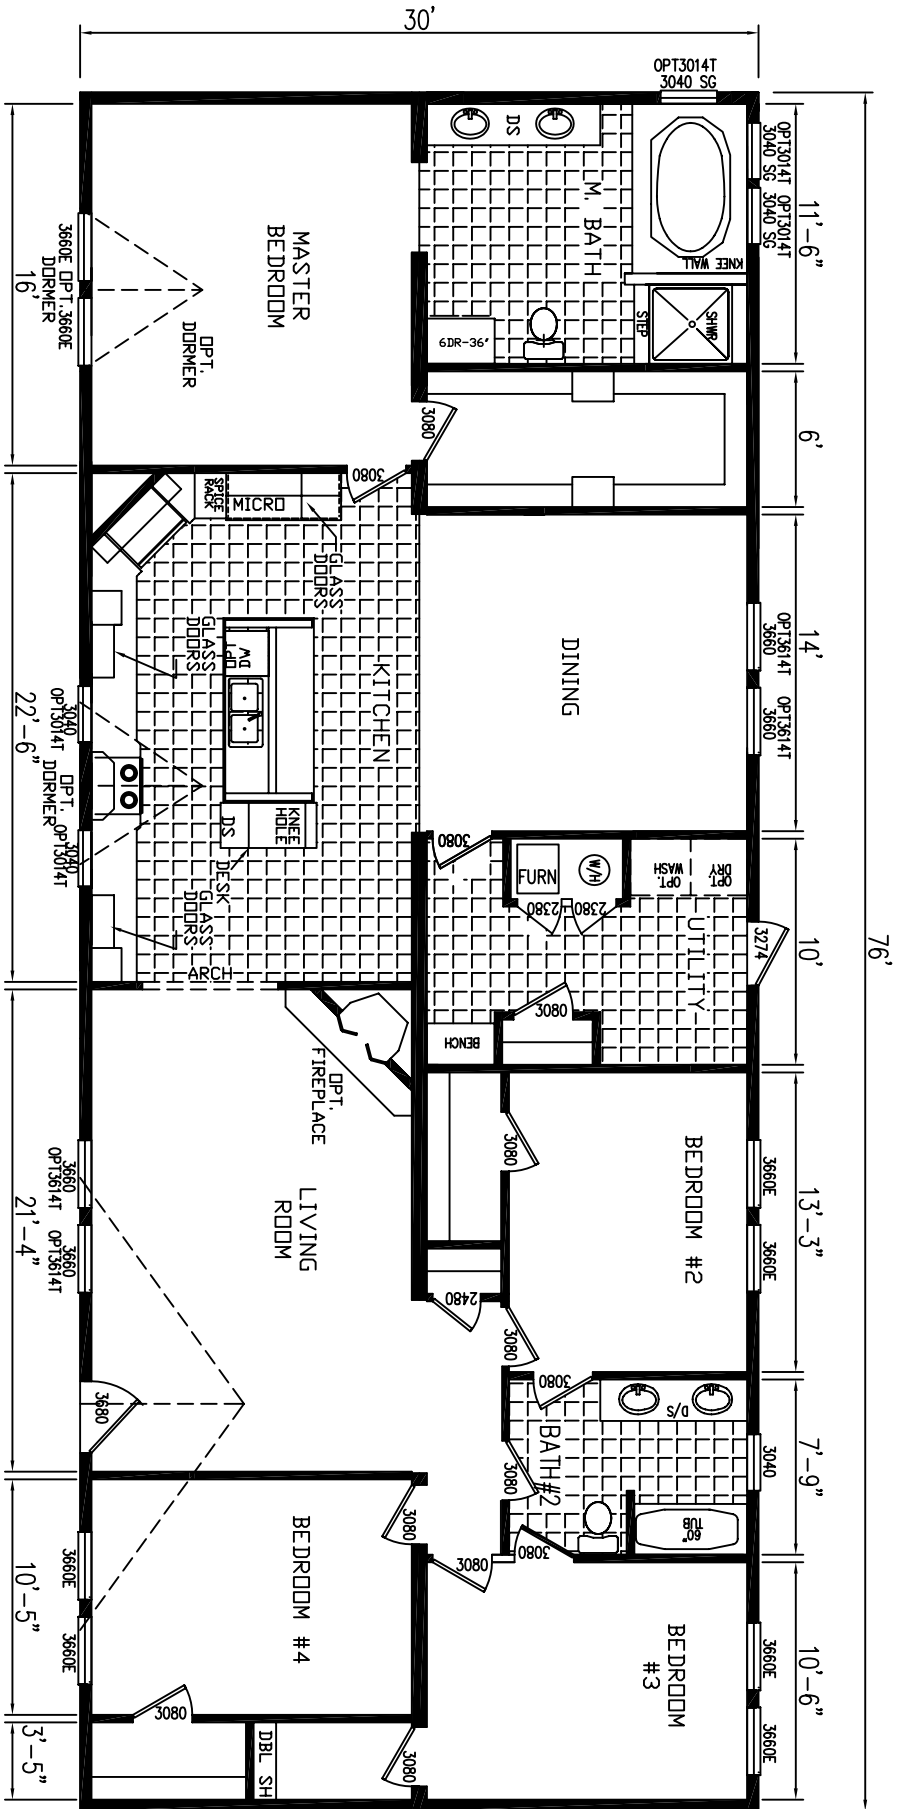

PLATINUM
HOMES

DAPIA SEAL

MODIFICATIONS

MODEL:

P-637 32X(76)80-4+2

TITLE:

LITERATURE

SCALE: NTS