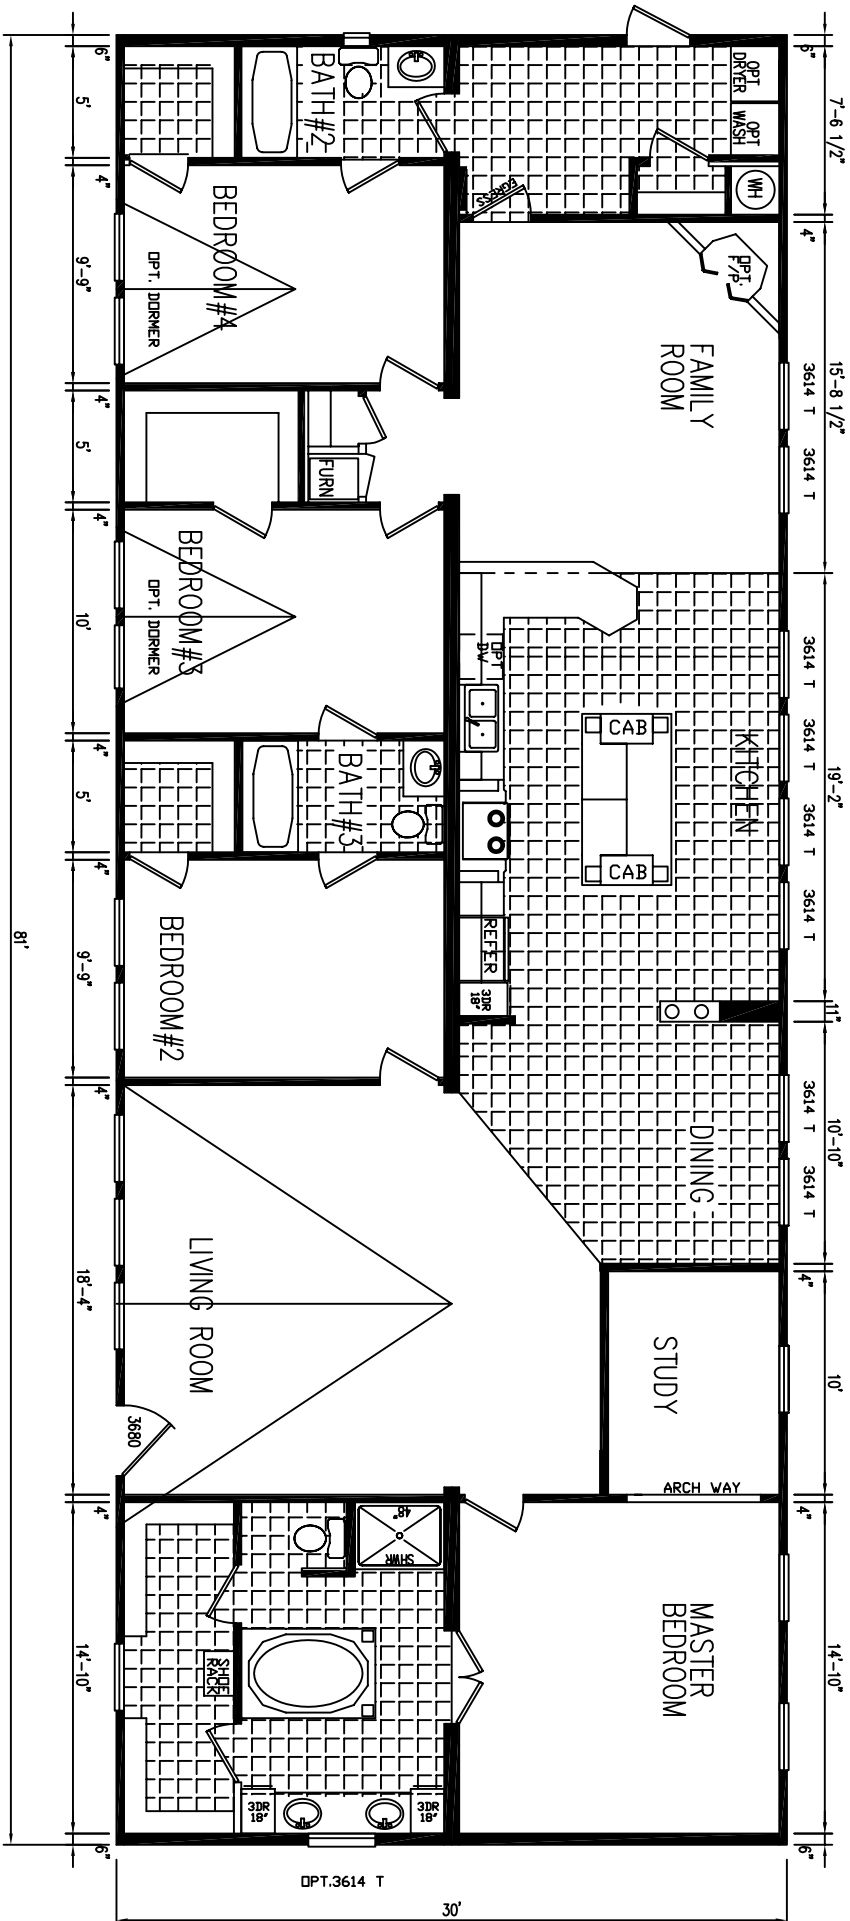

PLATINUM
HOMES

DAPIA SEAL

MODIFICATIONS

MODEL: M-958 32X(81)85-4+3

TITLE: LITERATURE

DRAWN BY: STAFF DATE: 02-06-06

SCALE: NTS

SHEET:

L-101